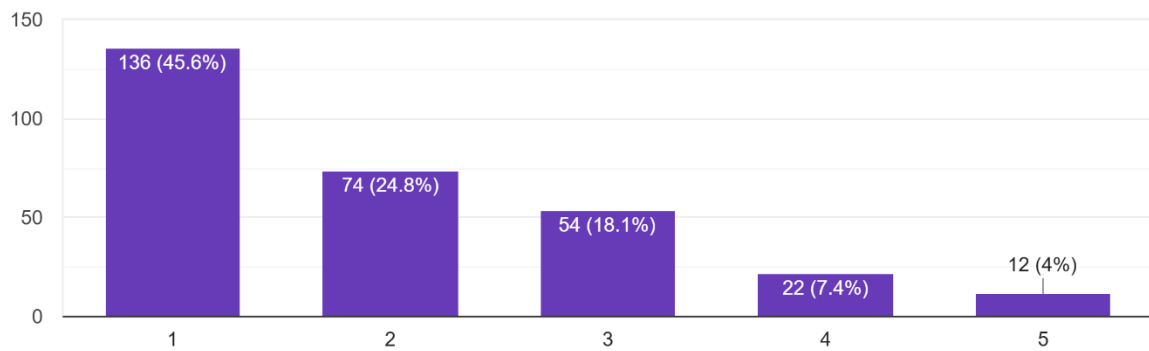

How do you rate the teachers of the college generally in imparting knowledge to the students?

298 responses