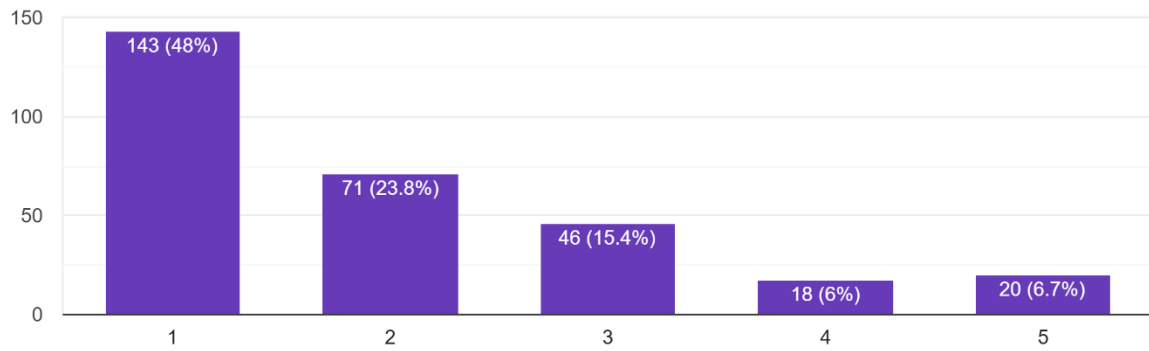

How do you rate the library and learning resources facilities of the college?

298 responses