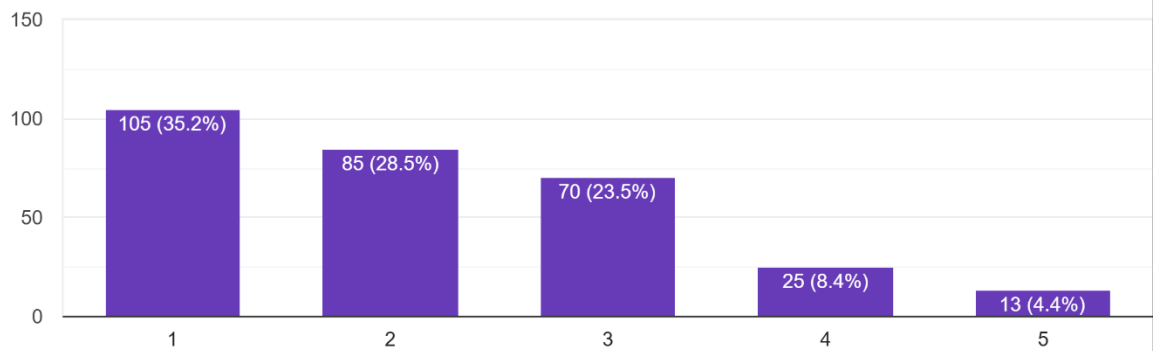

298 responses

What is your rating for the support of college in promoting cultural activities in the campus?

298 responses

How do you rate the sports and games facilities in the campus?

298 responses

How do you rate the hostel facilities provided in the campus?