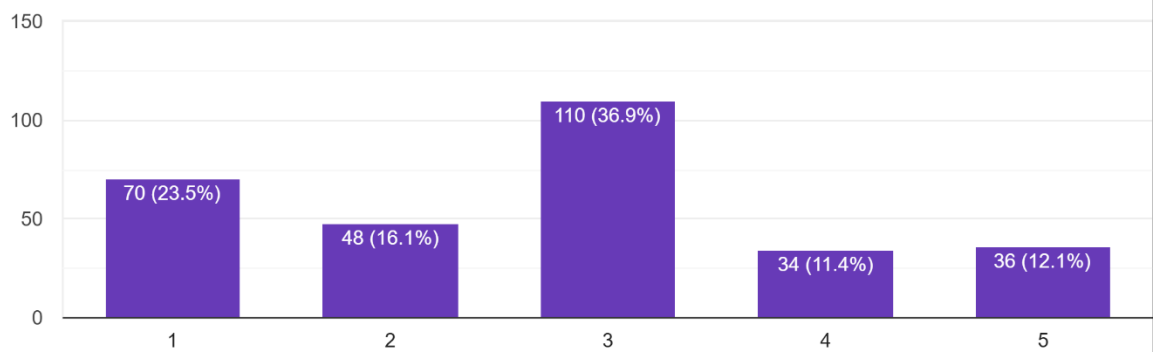

How do you rate the hostel facilities provided in the campus?

298 responses