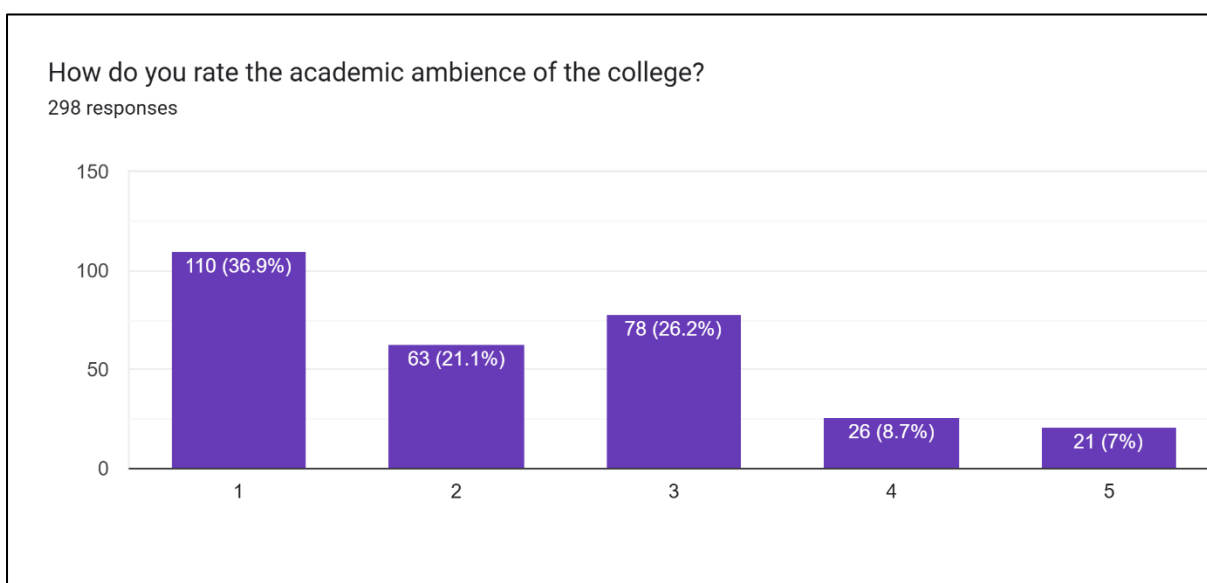

MSc Microbiology (PG)	03
MSc Physics	06
MSc Statistics	02
MSc Sanskrit	06
Grand Total	298

The details of the parameters are provided in the following table

Academic ambience of the college?
Library and learning resources facilities of the college
Teachers of the college generally in imparting knowledge to the students
Support of the teachers in your curricular and extracurricular activities?
Support of college in promoting cultural activities in the campus?
The sports and games facilities in the campus
Hostel facilities provided in the campus?
Canteen facilities provided in the campus?
Campus discipline?
Grievances and suggestions for improving the campus discipline.
Greatest strength of the Campus of Sree Sankara College
Weakness of the Campus of Sree Sankara College
Greatest opportunity of the Campus of Sree Sankara College
Greatest challenge of the Campus of Sree Sankara College