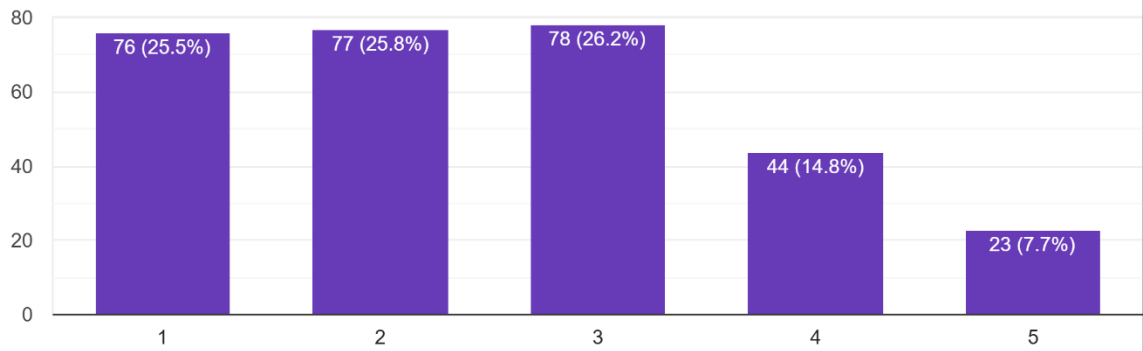

How do you rate the canteen facilities provided in the campus?

298 responses